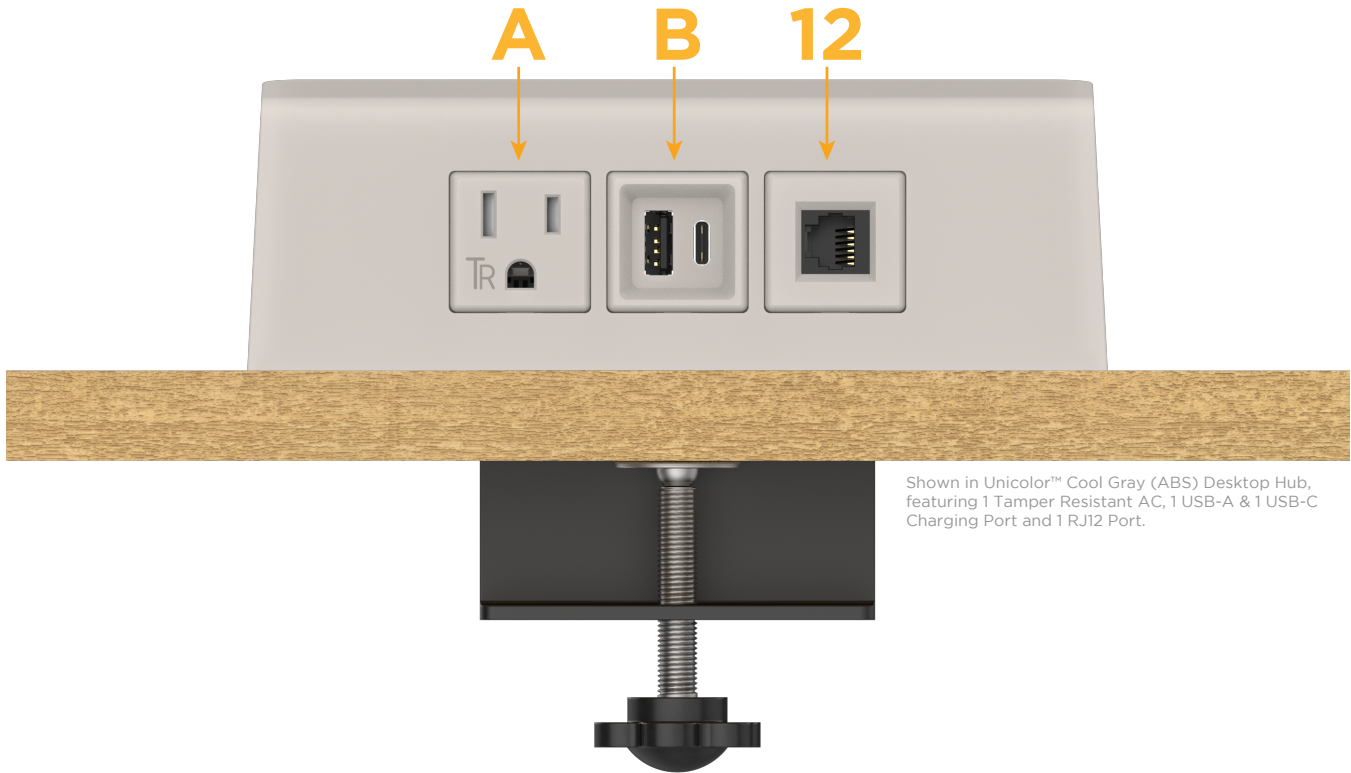

Desktop Hub Finish: **UNICOLOR™ COOL GRAY (ABS)**

Custom Finishes Available

M-POWER-3TG1-AB12-G1ADH

Shown in Unicolor™ Cool Gray (ABS) Desktop Hub, featuring 1 Tamper Resistant AC, 1 USB-A & 1 USB-C Charging Port and 1 RJ12 Port.

Features:

Module/Port Options:

- A** Tamper Resistant AC Receptacle
- B** USB-A & USB-C (3.0A USB-A / 15W USB-C)
- U** Double USB-A (Fast Charging Ports - Rated for 3.2A)
- H** HDMI
- 6** CAT 6
- 12** RJ 12
- X** Switched AC
- Y** 3-Way Switch (Low Voltage)
- C** USB-C (27W High Speed Charging Port)
- Z** USB-C (18W High Speed Charging Port)
- R** Switched AC (Rocker Switch)

Plug:

- Supplied with Low Profile Flat 45° Angle 120 VAC Plug
- Optional Standard Straight 120 VAC Plug
- Optional Straight 120 VAC Pass-through Plug

- CLEAN, COMPACT DESIGN
- STREAMLINED
- QUICK, EASY INSTALLATION
- REAR-EXITING CORDS
- PLUG & PLAY
- 6' AC CORD & PLUG (FLAT PLUG STANDARD)
- CUSTOMIZABLE CONFIGURATIONS AND FINISHES
- UL LISTED FOR MOUNTING IN FURNITURE
- 15A

- A Tamper Resistant AC Receptacle
- B USB-A & USB-C (3.0A USB-A / 15W USB-C)
- 12 RJ 12