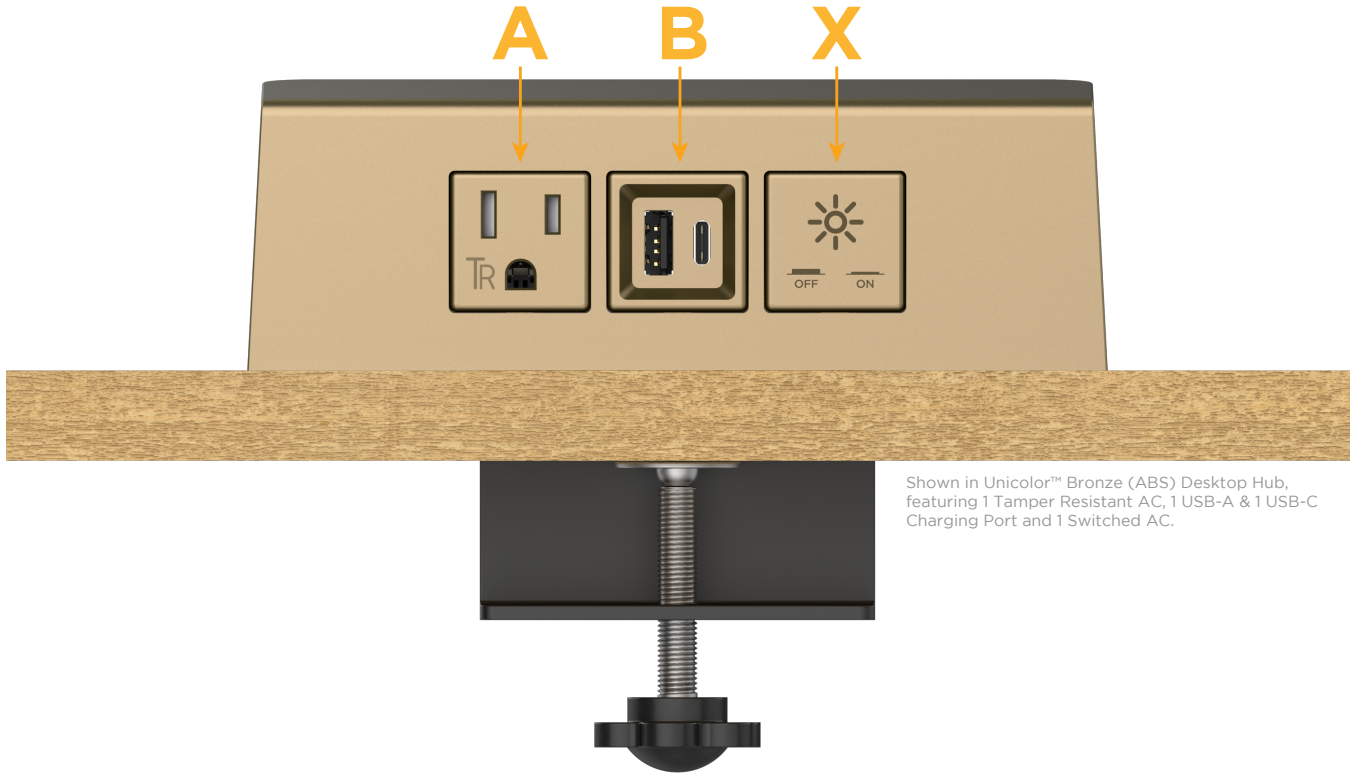

Desktop Hub Finish: UNICOLOR™ BRONZE (ABS)

Custom Finishes Available

M-POWER-3TBZ2-ABX-BZ2ADH

Shown in Unicolor™ Bronze (ABS) Desktop Hub, featuring 1 Tamper Resistant AC, 1 USB-A & 1 USB-C Charging Port and 1 Switched AC.

Features:

Module/Port Options:

- A** Tamper Resistant AC Receptacle
- B** USB-A & USB-C (3.0A USB-A / 15W USB-C)
- U** Double USB-A (Fast Charging Ports - Rated for 3.2A)
- H** HDMI
- 6** CAT 6
- 12** RJ 12
- X** Switched AC
- Y** 3-Way Switch (Low Voltage)
- C** USB-C (27W High Speed Charging Port)
- Z** USB-C (18W High Speed Charging Port)
- R** Switched AC (Rocker Switch)

Plug:

- Supplied with Low Profile Flat 45° Angle 120 VAC Plug
- Optional Standard Straight 120 VAC Plug
- Optional Straight 120 VAC Pass-through Plug

- CLEAN, COMPACT DESIGN
- STREAMLINED
- QUICK, EASY INSTALLATION
- REAR-EXITING CORDS
- PLUG & PLAY
- 6' AC CORD & PLUG (FLAT PLUG STANDARD)
- CUSTOMIZABLE CONFIGURATIONS AND FINISHES
- UL LISTED FOR MOUNTING IN FURNITURE
- 15A

- A Tamper Resistant AC Receptacle
- B USB-A & USB-C (3.0A USB-A / 15W USB-C)
- X Switched AC

Shown with 1 Tamper Resistant AC, 1 USB-A & 1 USB-C Charging Port and 1 Switched AC.