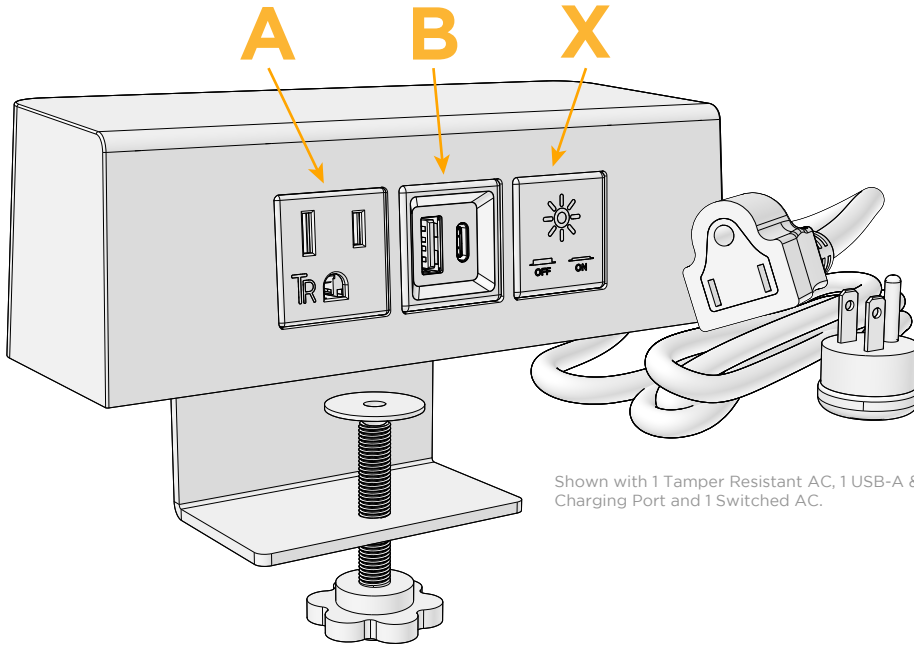

Features:

Module/Port Options:

- A** Tamper Resistant AC Receptacle
- B** USB-A & USB-C (3.0A USB-A / 15W USB-C)
- U** Double USB-A (Fast Charging Ports - Rated for 3.2A)
- H** HDMI
- 6** CAT 6
- 12** RJ 12
- X** Switched AC
- Y** 3-Way Switch (Low Voltage)
- C** USB-C (27W High Speed Charging Port)
- Z** USB-C (18W High Speed Charging Port)
- R** Switched AC (Rocker Switch)

Plug:

- Supplied with Low Profile Flat 45° Angle 120 VAC Plug
- Optional Standard Straight 120 VAC Plug
- Optional Straight 120 VAC Pass-through Plug

- CLEAN, COMPACT DESIGN
- STREAMLINED
- QUICK, EASY INSTALLATION
- REAR-EXITING CORDS
- PLUG & PLAY
- 6' AC CORD & PLUG (FLAT PLUG STANDARD)
- CUSTOMIZABLE CONFIGURATIONS AND FINISHES
- UL LISTED FOR MOUNTING IN FURNITURE
- 15A

- A Tamper Resistant AC Receptacle
- B USB-A & USB-C (3.0A USB-A / 15W USB-C)
- X Switched AC

Shown with 1 Tamper Resistant AC, 1 USB-A & 1 USB-C Charging Port and 1 Switched AC.