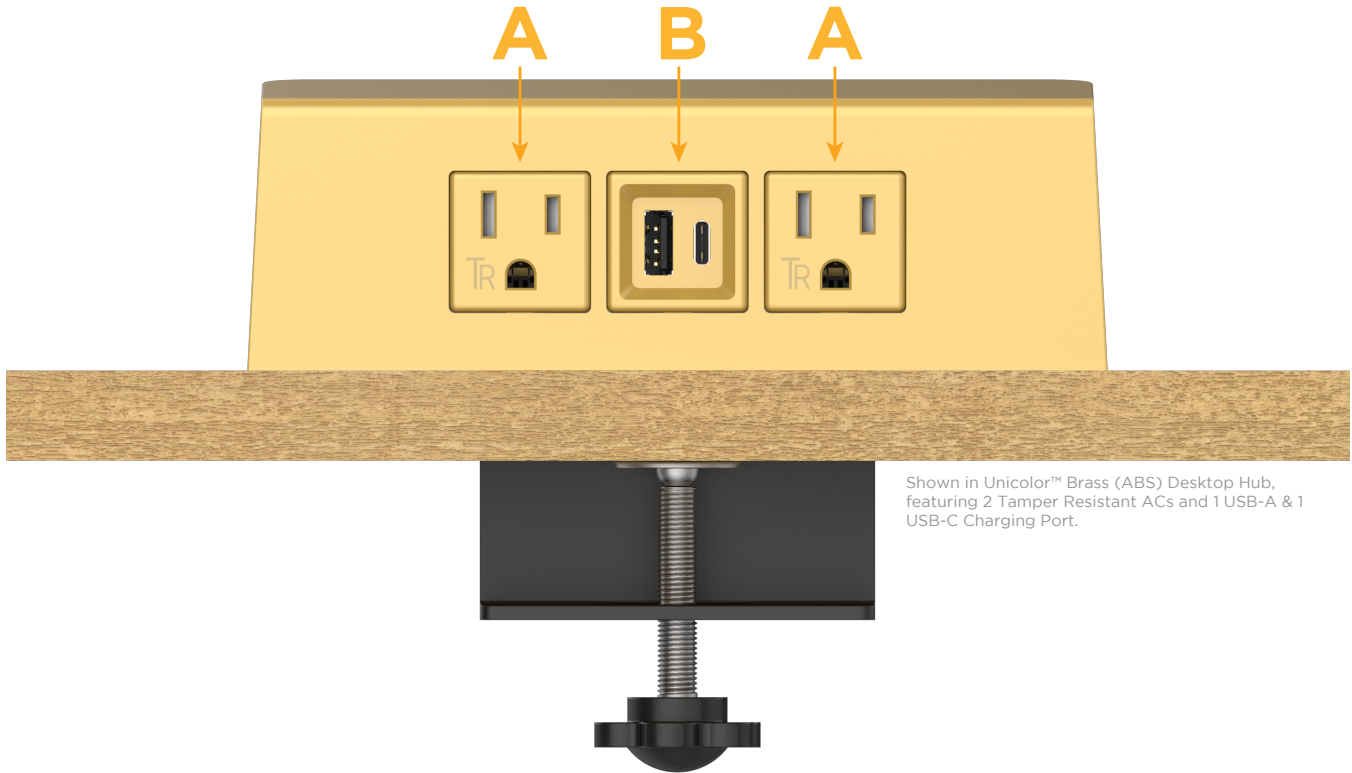

### Desktop Hub Finish: UNICOLOR™ BRASS (ABS)

Custom Finishes Available

M-POWER-3TBR2-ABA-BR2ADH

Shown in Unicolor™ Brass (ABS) Desktop Hub, featuring 2 Tamper Resistant ACs and 1 USB-A & 1 USB-C Charging Port.

#### Module/Port Options:

- A** Tamper Resistant AC Receptacle
- B** USB-A & USB-C (3.0A USB-A / 15W USB-C)
- U** Double USB-A (Fast Charging Ports - Rated for 3.2A)
- H** HDMI
- 6** CAT 6
- 12** RJ 12
- X** Switched AC
- Y** 3-Way Switch (Low Voltage)
- C** USB-C (27W High Speed Charging Port)
- Z** USB-C (18W High Speed Charging Port)
- R** Switched AC (Rocker Switch)

#### Plug:

- Supplied with Low Profile Flat 45° Angle 120 VAC Plug
- Optional Standard Straight 120 VAC Plug
- Optional Straight 120 VAC Pass-through Plug

- CLEAN, COMPACT DESIGN
- STREAMLINED
- QUICK, EASY INSTALLATION
- REAR-EXITING CORDS
- PLUG & PLAY
- 6' AC CORD & PLUG (FLAT PLUG STANDARD)
- CUSTOMIZABLE CONFIGURATIONS AND FINISHES
- UL LISTED FOR MOUNTING IN FURNITURE
- 15A

### Modules/Ports:

- A Tamper Resistant AC Receptacle
- B USB-A & USB-C (3.0A USB-A / 15W USB-C)