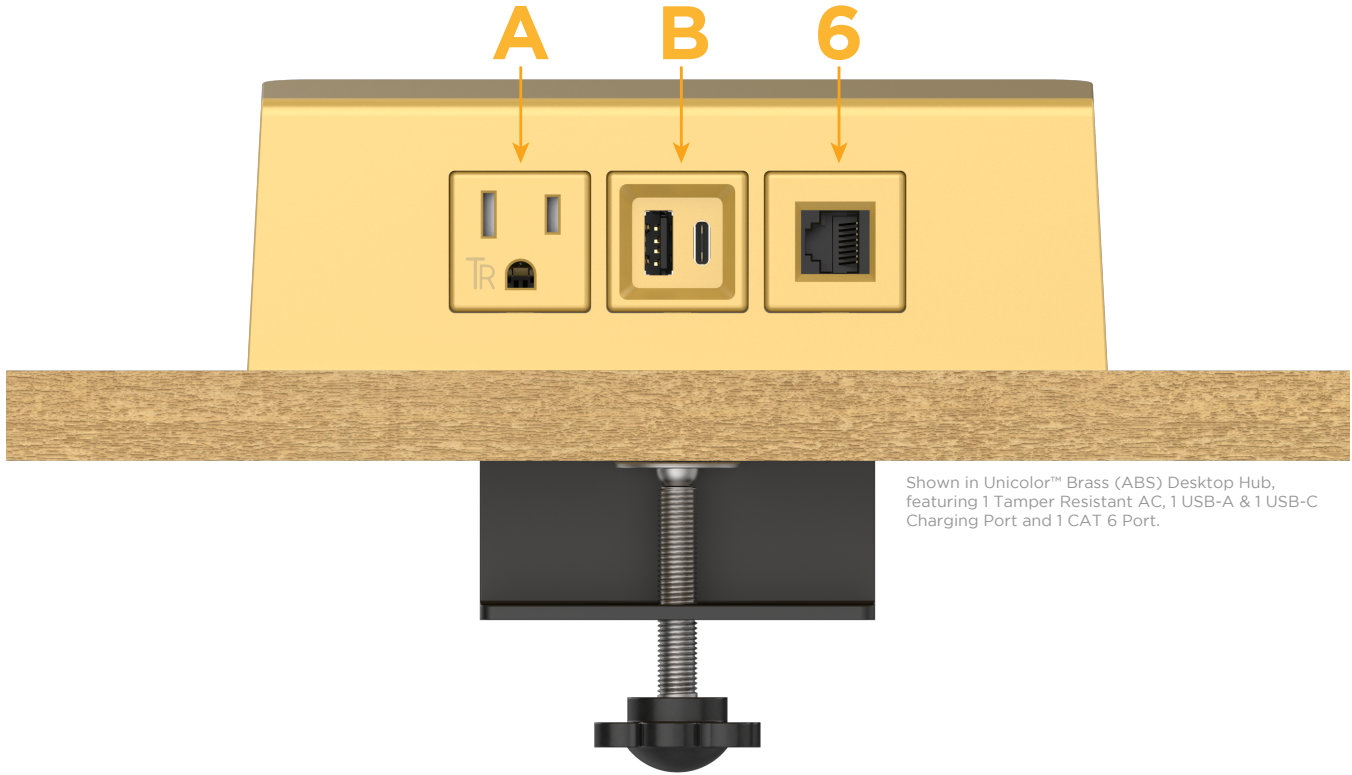

Desktop Hub Finish: UNICOLOR™ BRASS (ABS)

Custom Finishes Available

M-POWER-3TBR2-AB6-BR2ADH

Shown in Unicolor™ Brass (ABS) Desktop Hub, featuring 1 Tamper Resistant AC, 1 USB-A & 1 USB-C Charging Port and 1 CAT 6 Port.

Features:

Module/Port Options:

- A** Tamper Resistant AC Receptacle
- B** USB-A & USB-C (3.0A USB-A / 15W USB-C)
- U** Double USB-A (Fast Charging Ports - Rated for 3.2A)
- H** HDMI
- 6** CAT 6
- 12** RJ 12
- X** Switched AC
- Y** 3-Way Switch (Low Voltage)
- C** USB-C (27W High Speed Charging Port)
- Z** USB-C (18W High Speed Charging Port)
- R** Switched AC (Rocker Switch)

Plug:

- Supplied with Low Profile Flat 45° Angle 120 VAC Plug
- Optional Standard Straight 120 VAC Plug
- Optional Straight 120 VAC Pass-through Plug

- CLEAN, COMPACT DESIGN
- STREAMLINED
- QUICK, EASY INSTALLATION
- REAR-EXITING CORDS
- PLUG & PLAY
- 6' AC CORD & PLUG (FLAT PLUG STANDARD)
- CUSTOMIZABLE CONFIGURATIONS AND FINISHES
- UL LISTED FOR MOUNTING IN FURNITURE
- 15A

- A Tamper Resistant AC Receptacle
- B USB-A & USB-C (3.0A USB-A / 15W USB-C)
- 6 CAT 6

Shown with 1 Tamper Resistant AC, 1 USB-A & 1 USB-C Charging Port and 1 CAT 6 Port.