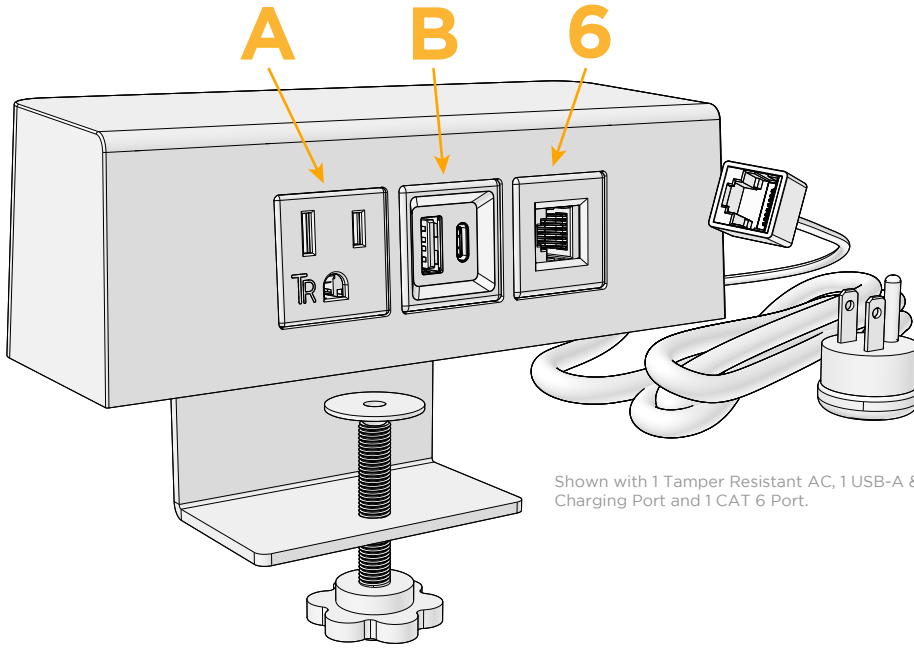

Features:

Module/Port Options:

- A** Tamper Resistant AC Receptacle
- B** USB-A & USB-C (3.0A USB-A / 15W USB-C)
- U** Double USB-A (Fast Charging Ports - Rated for 3.2A)
- H** HDMI
- 6** CAT 6
- 12** RJ 12
- X** Switched AC
- Y** 3-Way Switch (Low Voltage)
- C** USB-C (27W High Speed Charging Port)
- Z** USB-C (18W High Speed Charging Port)
- R** Switched AC (Rocker Switch)

Plug:

- Supplied with Low Profile Flat 45° Angle 120 VAC Plug
- Optional Standard Straight 120 VAC Plug
- Optional Straight 120 VAC Pass-through Plug

- CLEAN, COMPACT DESIGN
- STREAMLINED
- QUICK, EASY INSTALLATION
- REAR-EXITING CORDS
- PLUG & PLAY
- 6' AC CORD & PLUG (FLAT PLUG STANDARD)
- CUSTOMIZABLE CONFIGURATIONS AND FINISHES
- UL LISTED FOR MOUNTING IN FURNITURE
- 15A

- A Tamper Resistant AC Receptacle
- B USB-A & USB-C (3.0A USB-A / 15W USB-C)
- 6 CAT 6

Shown with 1 Tamper Resistant AC, 1 USB-A & 1 USB-C Charging Port and 1 CAT 6 Port.