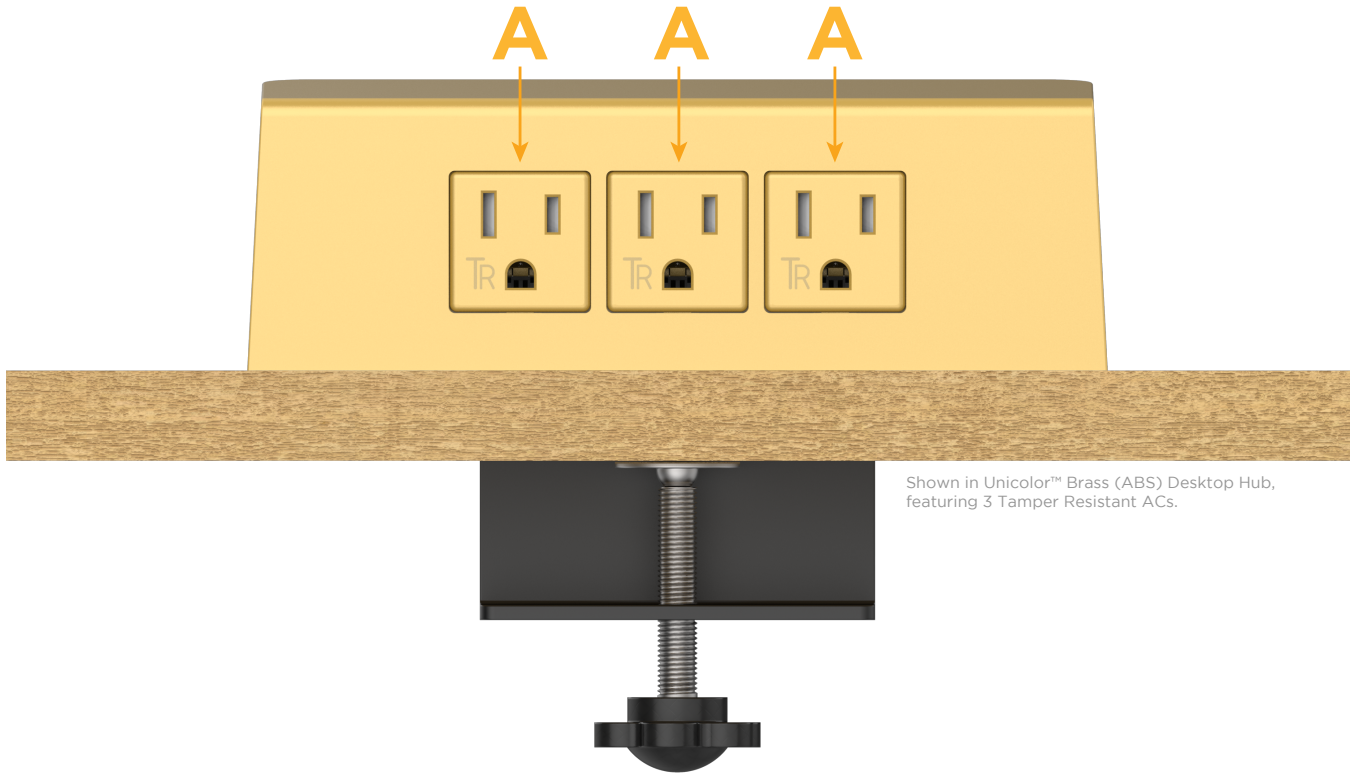

Desktop Hub Finish: UNICOLOR™ BRASS (ABS)

Custom Finishes Available

M-POWER-3TBR2-AAA-BR2ADH

Shown in Unicolor™ Brass (ABS) Desktop Hub, featuring 3 Tamper Resistant ACs.

Features:

Module/Port Options:

- A** Tamper Resistant AC Receptacle
- B** USB-A & USB-C (3.0A USB-A / 15W USB-C)
- U** Double USB-A (Fast Charging Ports - Rated for 3.2A)
- H** HDMI
- 6** CAT 6
- 12** RJ 12
- X** Switched AC
- Y** 3-Way Switch (Low Voltage)
- C** USB-C (27W High Speed Charging Port)
- Z** USB-C (18W High Speed Charging Port)
- R** Switched AC (Rocker Switch)

Plug:

- Supplied with Low Profile Flat 45° Angle 120 VAC Plug
- Optional Standard Straight 120 VAC Plug
- Optional Straight 120 VAC Pass-through Plug

- CLEAN, COMPACT DESIGN
- STREAMLINED
- QUICK, EASY INSTALLATION
- REAR-EXITING CORDS
- PLUG & PLAY
- 6' AC CORD & PLUG (FLAT PLUG STANDARD)
- CUSTOMIZABLE CONFIGURATIONS AND FINISHES
- UL LISTED FOR MOUNTING IN FURNITURE
- 15A

- A Tamper Resistant AC Receptacle

Shown with 3 Tamper Resistant ACs.