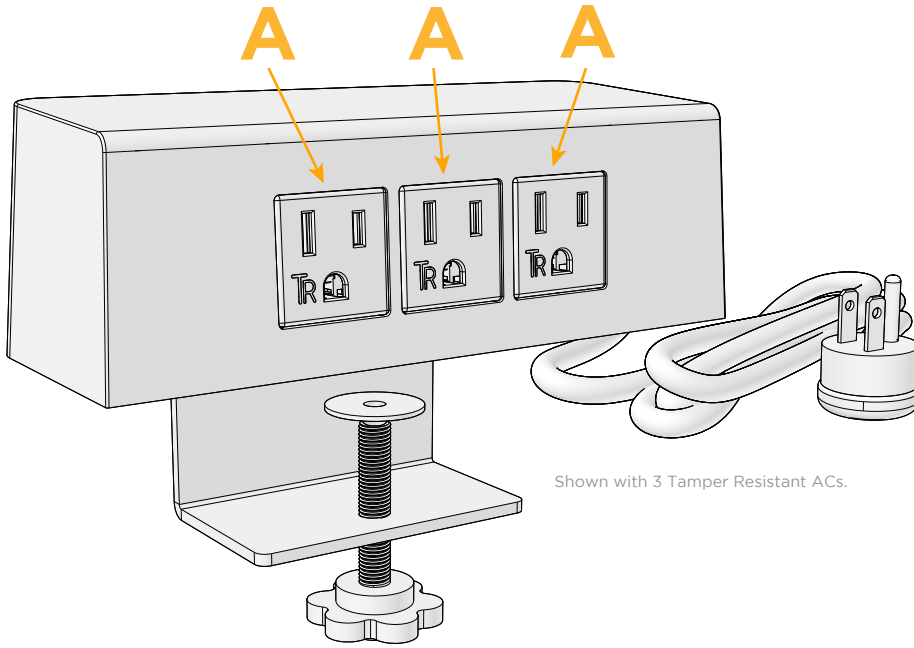

Desktop Hub Finish: UNICOLOR™ BRASS (ABS)

Custom Finishes Available

M-POWER-3TBR2-AAA-BR2ADH

Shown in Unicolor™ Brass (ABS) Desktop Hub, featuring 3 Tamper Resistant ACs.

Features:

Module/Port Options:

- A** Tamper Resistant AC Receptacle
- B** USB-A & USB-C (3.0A USB-A / 15W USB-C)
- U** Double USB-A (Fast Charging Ports - Rated for 3.2A)
- H** HDMI
- 6** CAT 6
- 12** RJ 12
- X** Switched AC
- Y** 3-Way Switch (Low Voltage)
- C** USB-C (27W High Speed Charging Port)
- Z** USB-C (18W High Speed Charging Port)
- R** Switched AC (Rocker Switch)

Plug:

- Supplied with Low Profile Flat 45° Angle 120 VAC Plug
- Optional Standard Straight 120 VAC Plug
- Optional Straight 120 VAC Pass-through Plug

- CLEAN, COMPACT DESIGN
- STREAMLINED
- QUICK, EASY INSTALLATION
- REAR-EXITING CORDS
- PLUG & PLAY
- 6' AC CORD & PLUG (FLAT PLUG STANDARD)
- CUSTOMIZABLE CONFIGURATIONS AND FINISHES
- UL LISTED FOR MOUNTING IN FURNITURE
- 15A

- A Tamper Resistant AC Receptacle

Shown with 3 Tamper Resistant ACs.