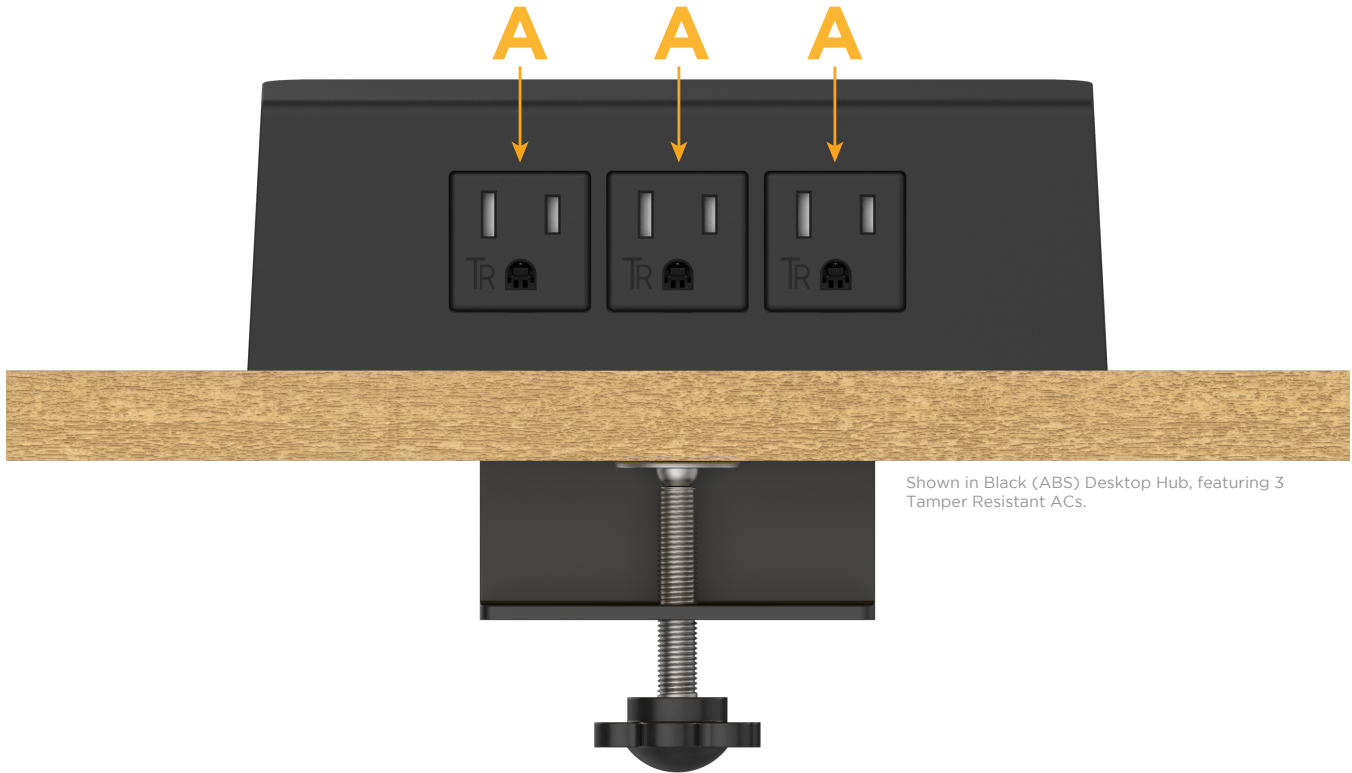

Desktop Hub Finish: **BLACK (ABS)**  
Custom Finishes Available M-POWER-3T-AAA-BADH

Shown in Black (ABS) Desktop Hub, featuring 3 Tamper Resistant ACs.

Features:

### Module/Port Options:

- A** Tamper Resistant AC Receptacle
- B** USB-A & USB-C (3.0A USB-A / 15W USB-C)
- U** Double USB-A (Fast Charging Ports - Rated for 3.2A)
- H** HDMI
- 6** CAT 6
- 12** RJ 12
- X** Switched AC
- Y** 3-Way Switch (Low Voltage)
- C** USB-C (27W High Speed Charging Port)
- Z** USB-C (18W High Speed Charging Port)
- R** Switched AC (Rocker Switch)

### Plug:

- Supplied with Low Profile Flat 45° Angle 120 VAC Plug
- Optional Standard Straight 120 VAC Plug
- Optional Straight 120 VAC Pass-through Plug

- CLEAN, COMPACT DESIGN
- STREAMLINED
- QUICK, EASY INSTALLATION
- REAR-EXITING CORDS
- PLUG & PLAY
- 6' AC CORD & PLUG (FLAT PLUG STANDARD)
- CUSTOMIZABLE CONFIGURATIONS AND FINISHES
- UL LISTED FOR MOUNTING IN FURNITURE
- 15A

### Modules/Ports:

- A Tamper Resistant AC Receptacle